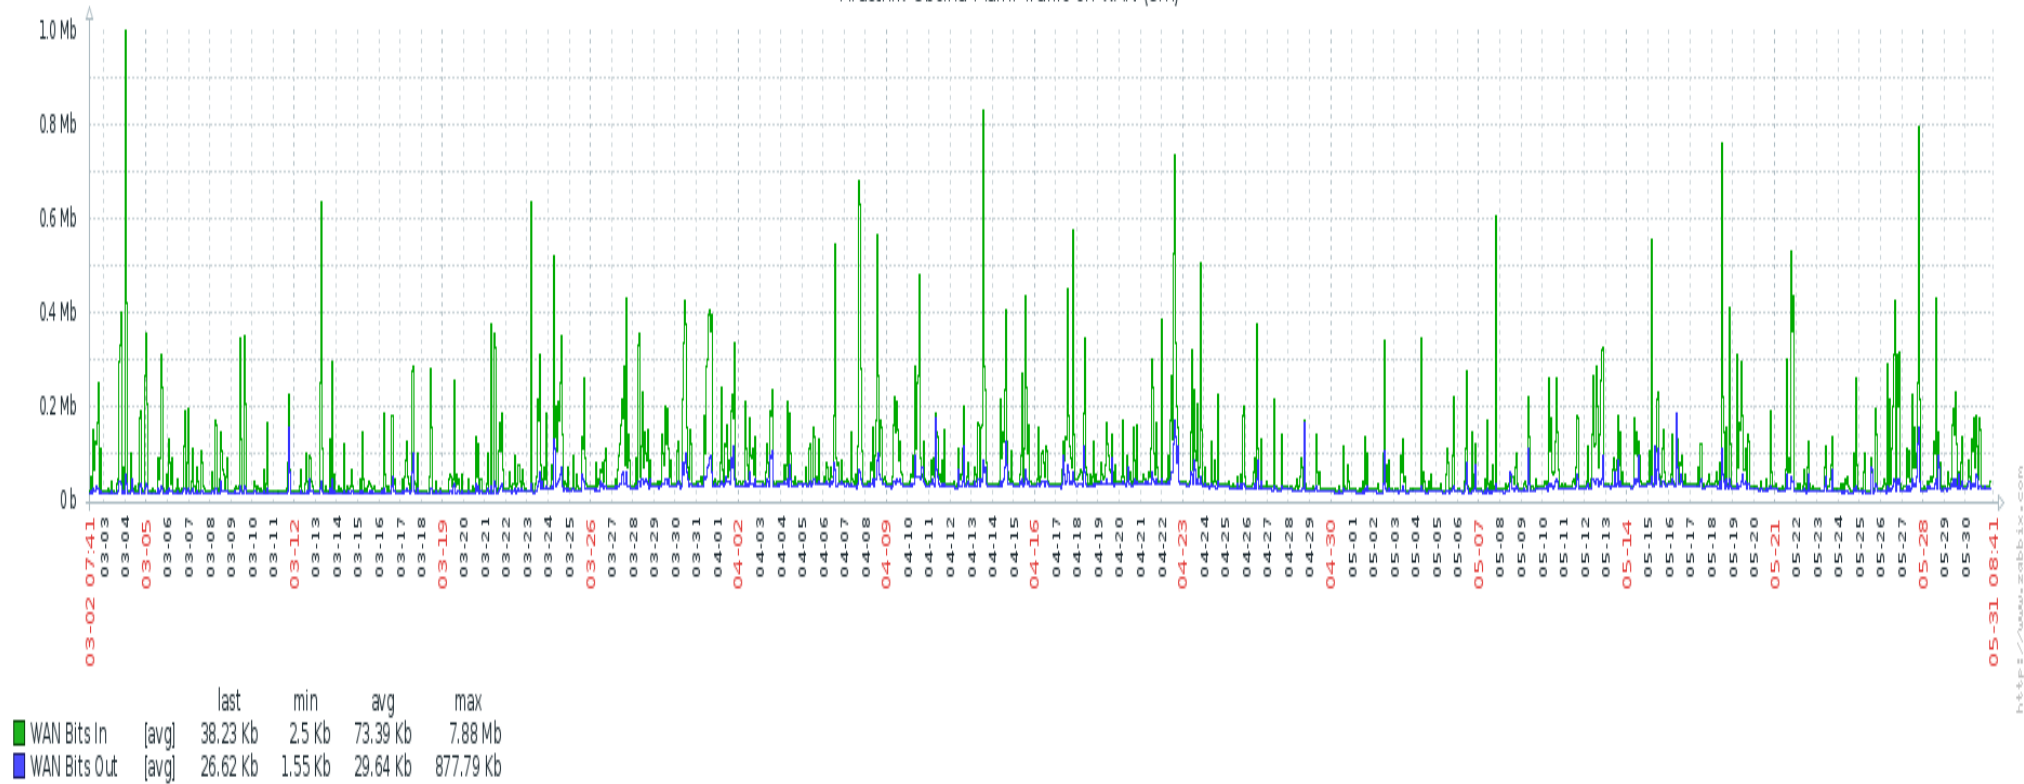

### Hrastnik-Obcina-Main: Hotspot Users (3m)

Data from trends. Generated in 0.38 sec.

Graf 1

Hrastnik-Obcina-Main: Traffic on WAN (3m)

Data from trends. Generated in 0.30 sec.

Graf 2