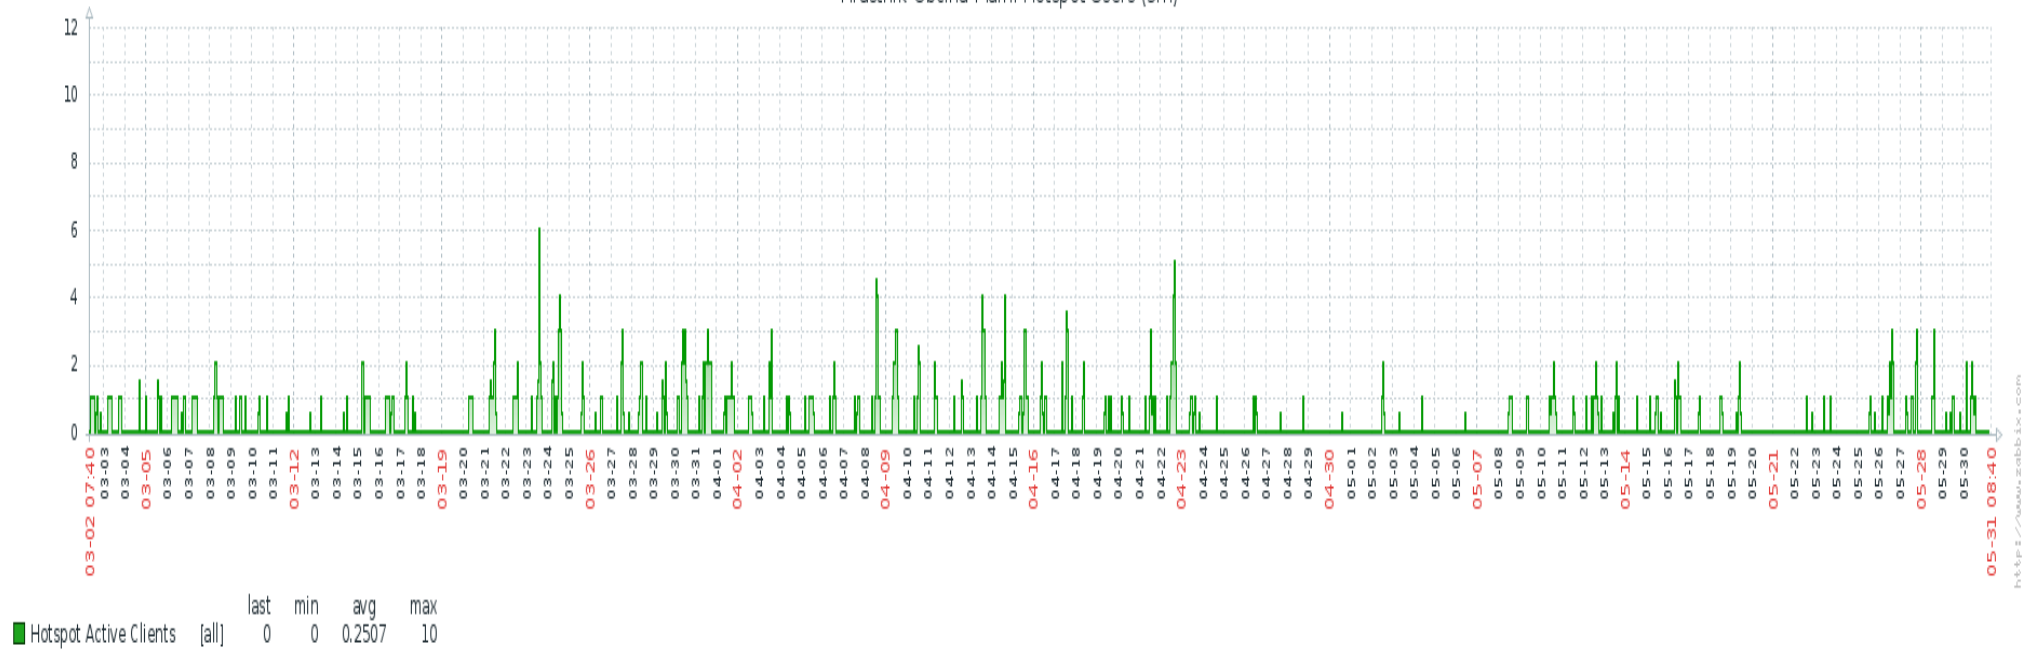

### Hrastnik-Obcina-Main: Hotspot Users (3m)

Data from trends. Generated in 0.38 sec.

Graf 1

Hrastnik-Obcina-Main: Traffic on WAN (3m)

Data from trends. Generated in 0.30 sec.

Graf 2